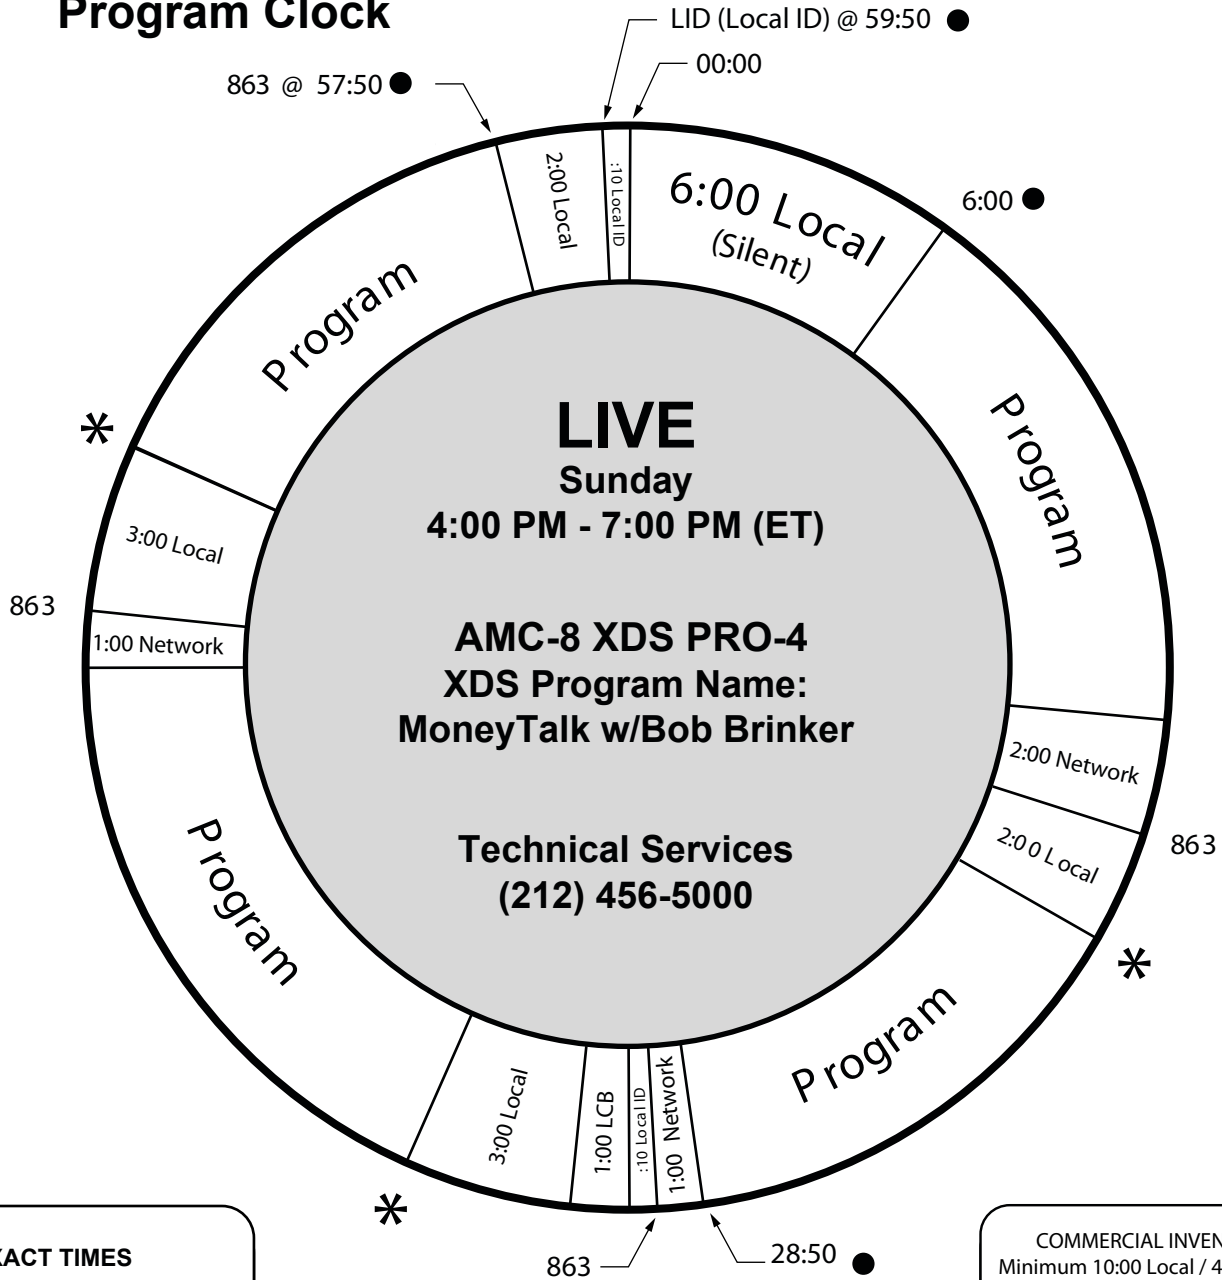

Program Clock

- **EXACT TIMES**
- LID** :10 Local ID at 59:50
- 863** NETCUE 863 starts Local Break or Local ID
- LCB** Local Content Break
- * Network will provide :05 music bed for Local ID
- All Local Breaks (except 00:00 - 06:00) are filled with PSAs and/or spots

Listener Call-In Number: (800) 934-2221

COMMERCIAL INVENTORY
 Minimum 10:00 Local / 4:00 Network
 Maximum 11:00 Local / 4:00 Network

Except where exact times (●) are indicated, Local Breaks float and will occur at approximately 15:00 and 45:00