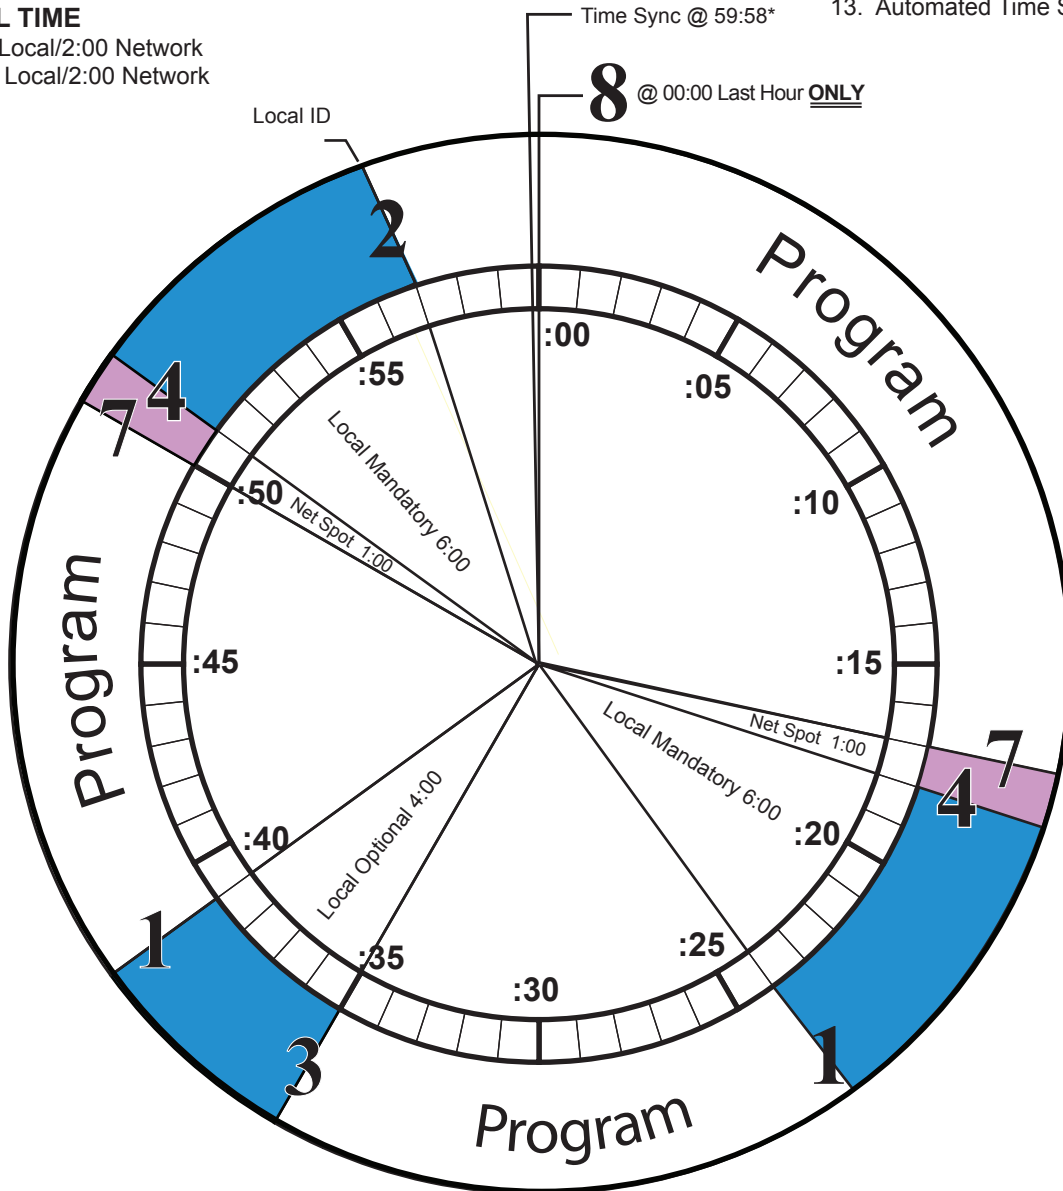

FLEX CLOCK 1 McKnight Affiliates

6:00pm – 11:00pm (CT)
Monday-Friday

PROGRAM FUNCTIONS	NETCUE
1. Local Liner/ Jingle (:07)	E17
2. Local ID (:11)	E18
3. Local Optional (4:00)	E19
4. Local Mandatory (6:00)	E20
6. Local Call Letters (:07)**	E22
7. Net Spot Recording Cue	E23
8. End of Show*	E24
13. Automated Time Sync @ 59:58* ...	100

COMMERCIAL TIME

Minimum: 12:00 Local/2:00 Network
Maximum: 16:00 Local/2:00 Network

ALL TIMES ARE APPROXIMATE

* EXACT TIME LAST HOUR ONLY

** Local Call Letters run variably within the hour