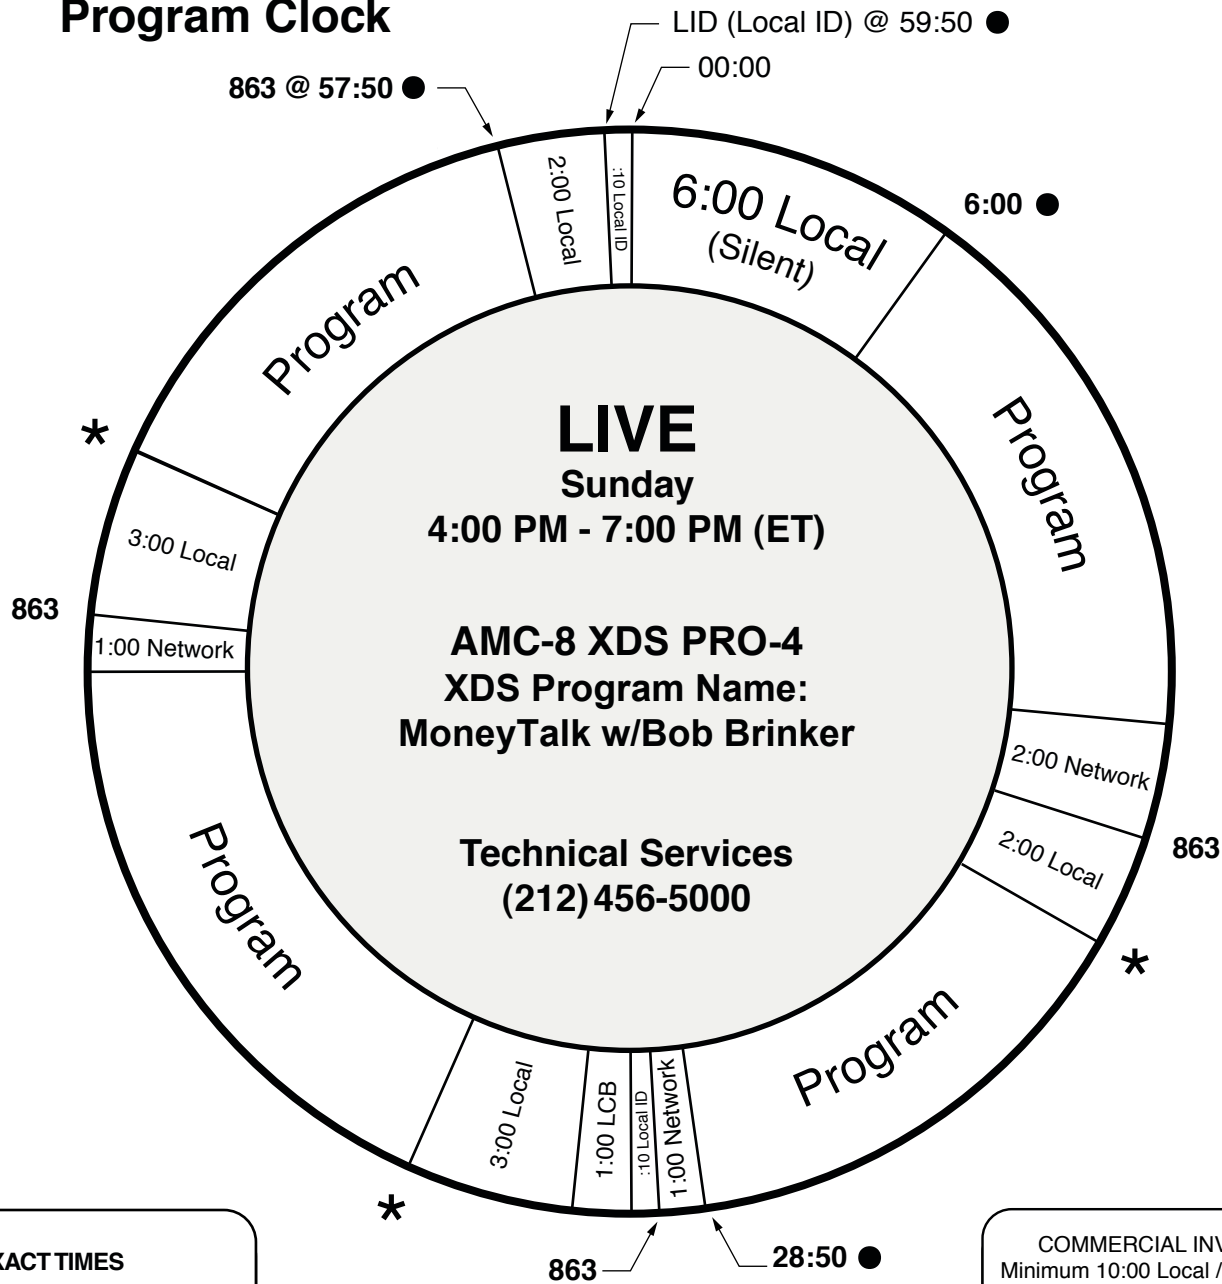

Program Clock

- EXACT TIMES
- LID :10 Local ID at 59:50
- 863 NETCUE 863 starts Local Break or Local ID
- LCB Local Content Break
- * Network will provide :05 music bed for Local ID
- All Local Breaks (except 00:00 - 06:00) are filled with PSAs and/or spots

Listener Call-In Number: (800) 934-2221

COMMERCIAL INVENTORY
Minimum 10:00 Local / 4:00 Network
Maximum 11:00 Local / 4:00 Network

Except where exact times (●) are indicated, Local Breaks float and will occur at approximately 15:00 and 45:00