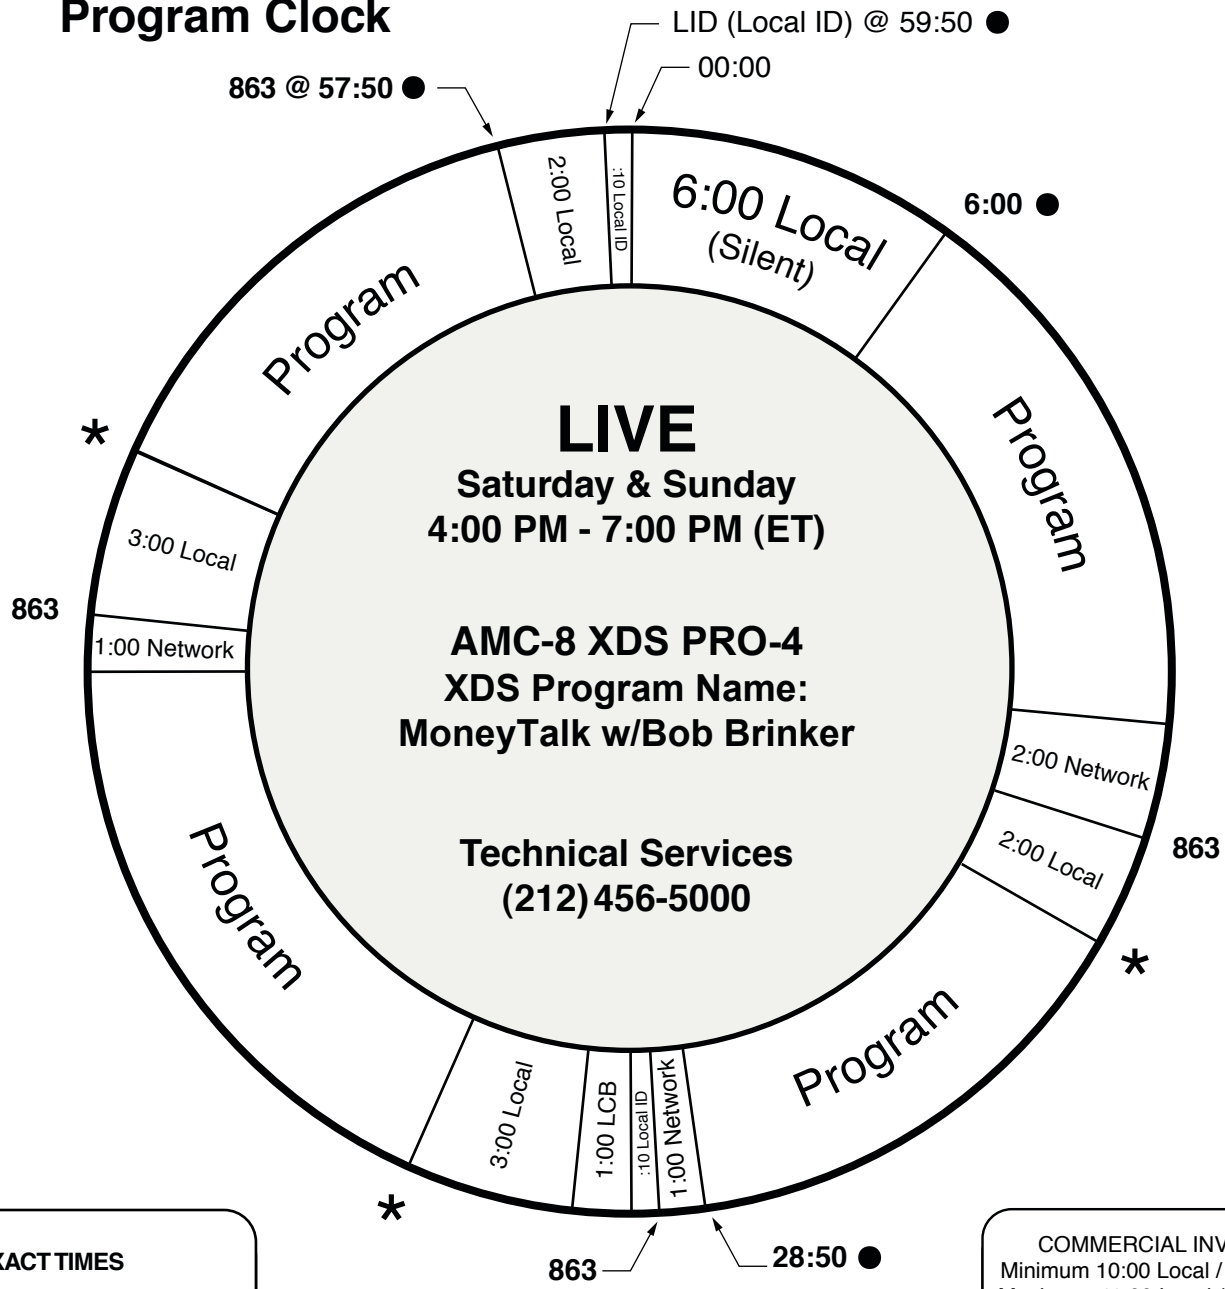

Program Clock

- EXACT TIMES
- LID :10 Local ID at 59:50
- 863 NETCUE 863 starts Local Break or Local ID
- LCB Local Content Break
- * Network will provide :05 music bed for Local ID
- All Local Breaks (except 00:00 - 06:00) are filled with PSAs and/or spots

Listener Call-In Number: (800) 934-2221

COMMERCIAL INVENTORY
 Minimum 10:00 Local / 4:00 Network
 Maximum 11:00 Local / 4:00 Network

Except where exact times (●) are indicated, Local Breaks float and will occur at approximately 15:00 and 45:00